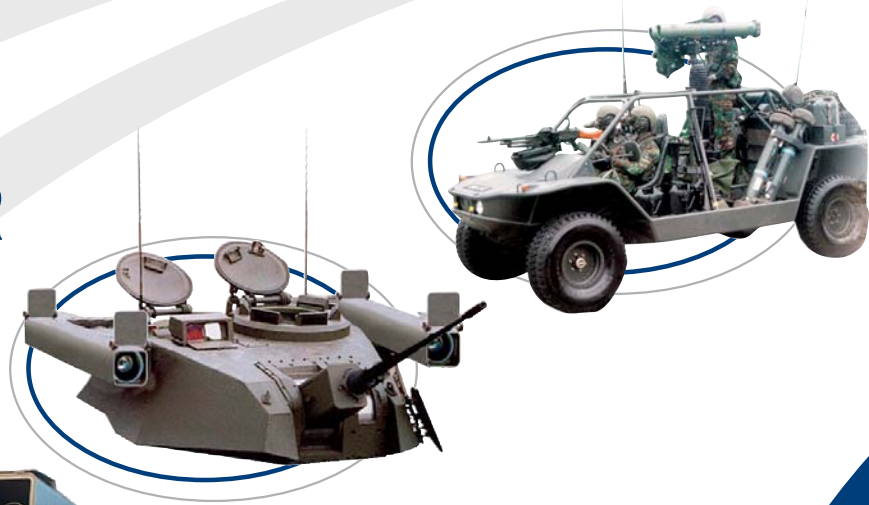

SPIKE-MR/LR

Superiority @ your Finger Tips
Weapon System

New Generation Multi - Purpose Guided Weapon System

The SPIKE-MR and SPIKE-LR are new generation, man-portable and platform-adaptable advanced multi-purpose weapon systems. The SPIKE system is specially designed for urban warfare, ground support and special missions with maximum survivability.

Both the SPIKE-MR and the SPIKE-LR incorporate advanced features that enable day/night and adverse weather target engagement. The SPIKE-MR is Fire & Forget for autonomous-guided medium range target engagement of up to 2500m.

Outdoor Trainer

Indoor Trainer

Integrated Logistic Support

The complete Integrated Logistic Support (ILS) package including training is part of the system

SPIKE-MR/LR

Superiority @ your
Finger Tips

SPIKE-MR/LR on Platforms