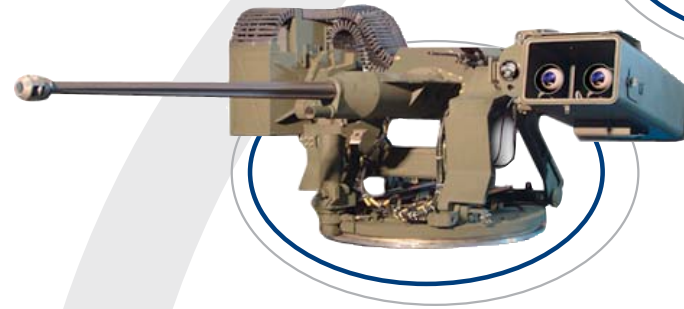

SPIKE-MR/LR

Superiority @ your Finger Tips
Weapon System

New Generation Multi - Purpose Guided Weapon System

The SPIKE-MR and SPIKE-LR are new generation, man-portable and platform-adaptable advanced multi-purpose weapon systems. The SPIKE system is specially designed for urban warfare, ground support and special missions with maximum survivability.

Both the SPIKE-MR and the SPIKE-LR incorporate advanced features that enable day/night and adverse weather target engagement. The SPIKE-MR is Fire & Forget for autonomous-guided medium range target engagement of up to 2500m.

Outdoor Trainer

Indoor Trainer

Integrated Logistic Support

The complete Integrated Logistic Support (ILS) package including training is part of the system

SPIKE-MR/LR

Superiority @ your
Finger Tips

SPIKE-MR/LR on Platforms