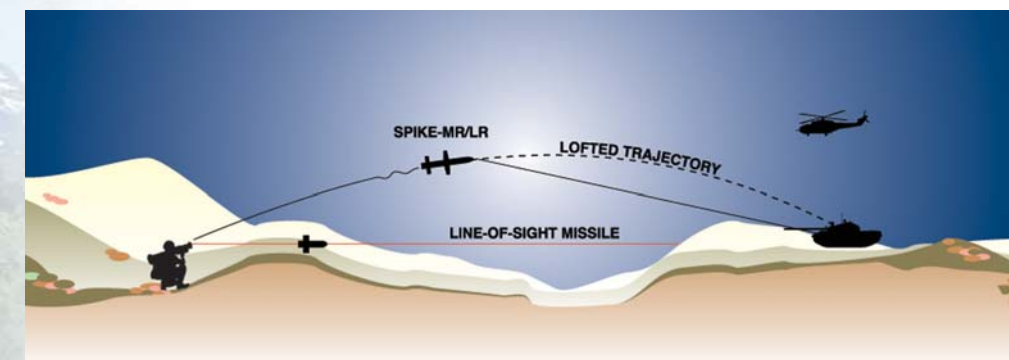

Advanced Capabilities - Fire & Forget Plus

Fiber-optic data link enables operator to observe & update during flight and provides the unique ability to

- Switch targets after launch
- Attack concealed targets
- Achieve urban warfare precision
- Perform real-time surveillance and damage assessment
- Achieve extended range and pinpoint accuracy
- Minimize collateral damage
- Abort mission after launch

Outdoor Trainer